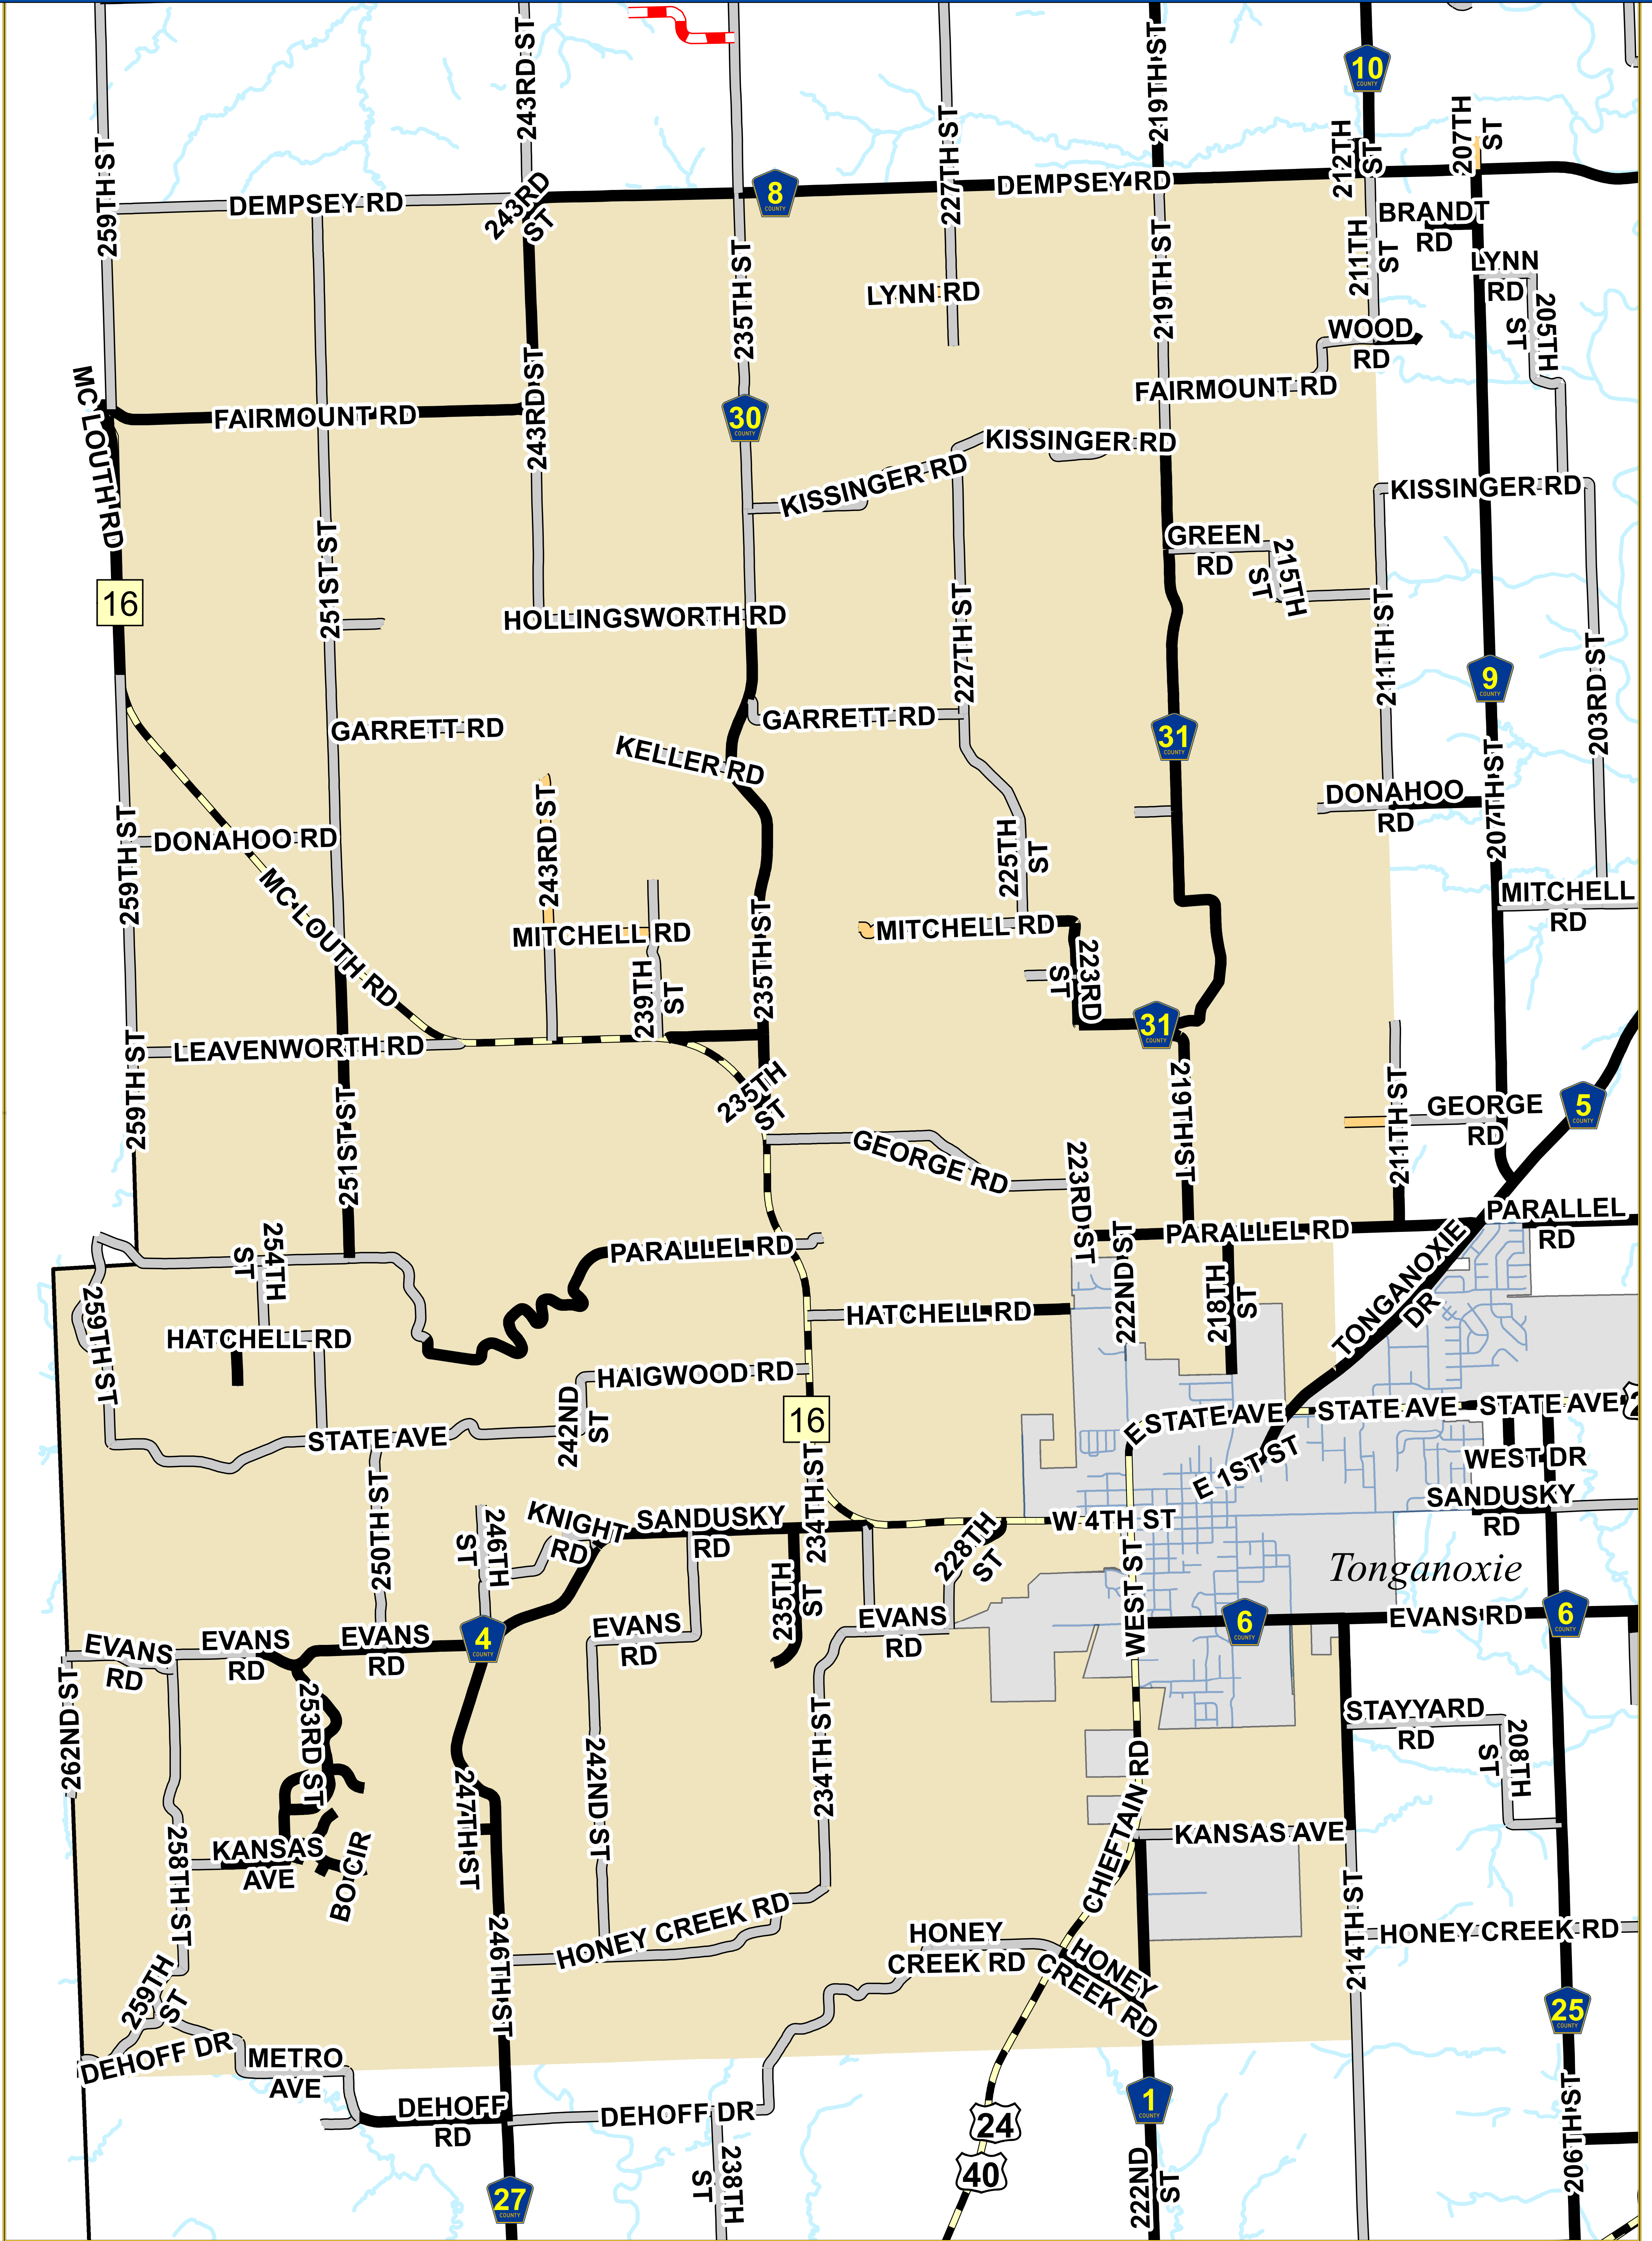

Leavenworth County, Kansas

TONGANOXIE TOWNSHIP 2025

LEGEND	
Surface Types	Townships
Gravel	Tonganoxie
Hard Surface	
Minimum	
Private	
State Maintained Roads	

THIS MAP IS PROJECTED IN REAL WORLD COORDINATES. HOWEVER IT IS NOT INTENDED FOR LEGAL PURPOSES. ACCURACY IS NOT GUARANTEED.